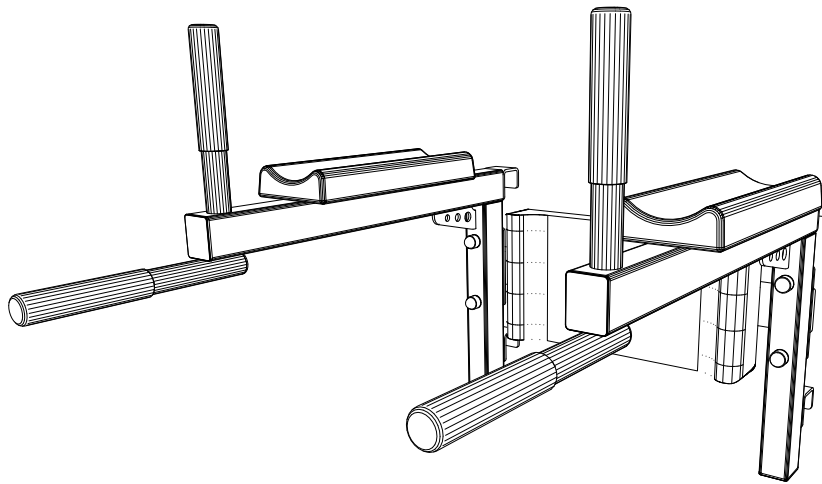

# BenchK<sup>®</sup>

lift yourself

## BenchK DB1

MAX  
150kg  
(330lbs)

Design by Vadim Zemlianyi  Vyrobeno v Polsku