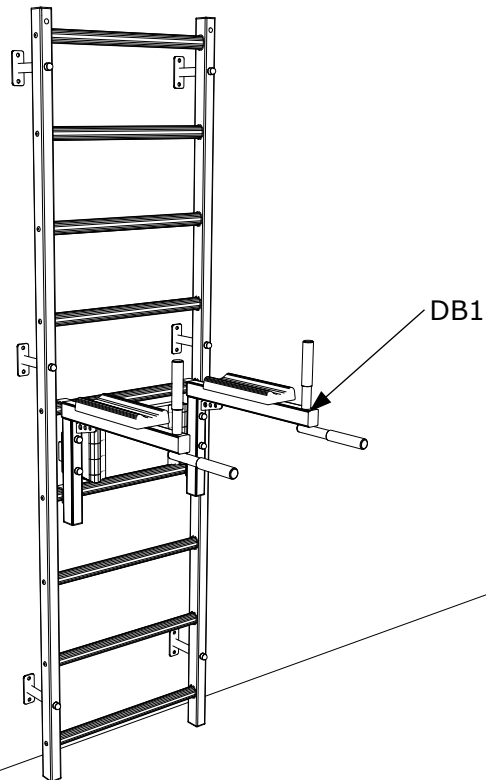

# BenchK<sup>®</sup>

lift yourself

## BenchK DB1

MAX  
150kg  
(330lbs)

Design by Vadim Zemlianyi  Vyrobeno v Polsku